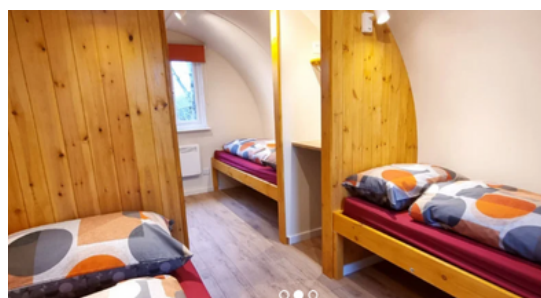

4 person (4 single beds) - £89 for exclusive use

3 person (1 double, 1 single) - £69 for exclusive use

**To book accommodation at the Llangorse Activity Centre
please contact Philippa - philippa@youthadventuretrust.org.uk**